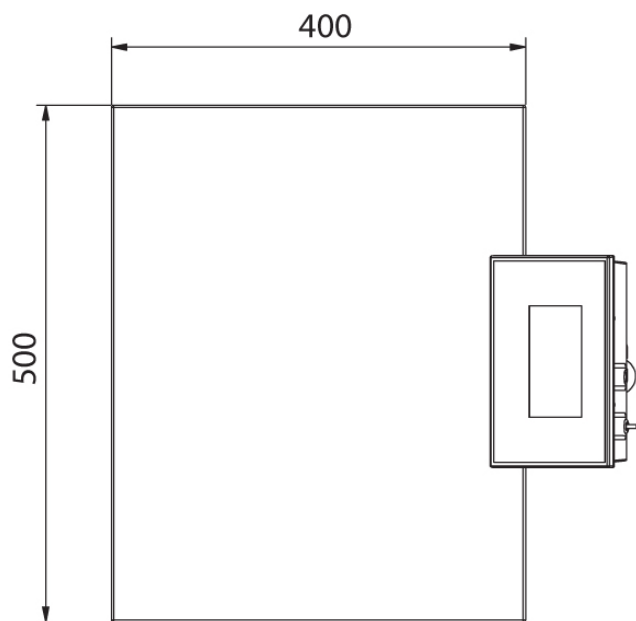

Datasheet

Metrological parameters	
Maximum capacity [Max]	150 kg
Minimum load	1 kg
Readability [d]	50 g
Tare range	-150 kg
Max readability for non-verified scale	5 g
Stabilization time	2 s

Metrological parameters	
Adjustment	external
OIML Class	III
Physical parameters	
Display	5.7" resistive colour touchscreen
Weighing pan dimensions	400×500 mm
Packaging dimensions	720×620×210 mm
Net weight	12.5 kg
Gross weight	15 kg
Construction	
Protection class	IP 43
Communication interface	
Communication interface	2×RS232, 2×USB-A, Ethernet, 4 IN / 4 OUT (digital), Wi-Fi
Electrical parameters	
Power supply	100 – 240 V AC 50/60 Hz
Environmental conditions	
Operating temperature	-10 ÷ +40 °C

Device dimensions

WPY C2/M