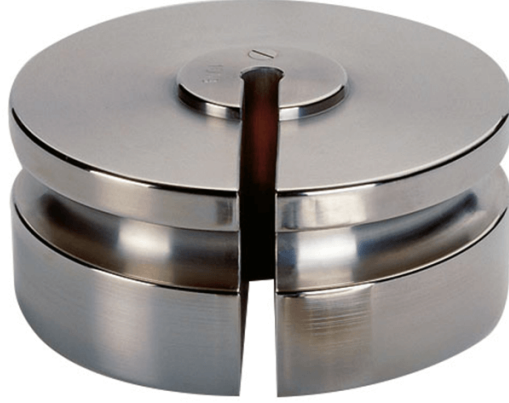

## F2 Kütle Standardı - oluklu ağırlıklar - 100 g

The drawings, photos and graphics used are for illustrative purposes only.