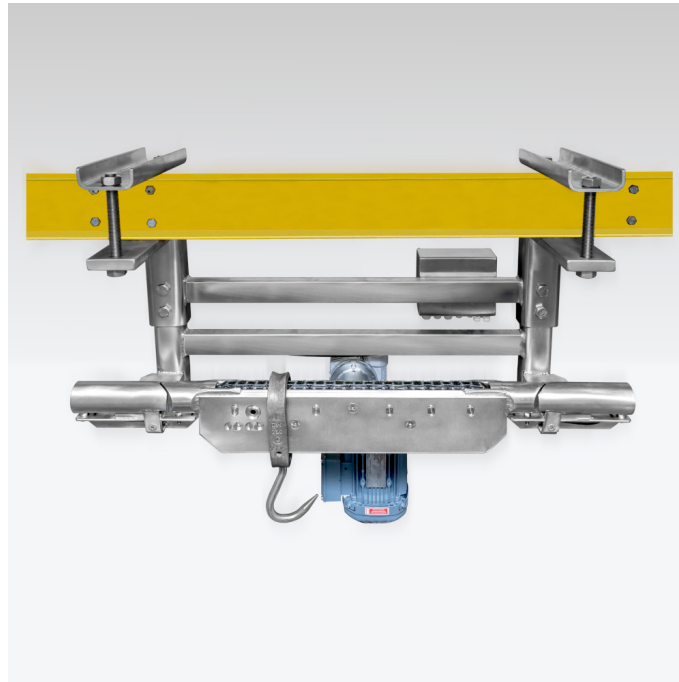

More information on the website
radwag.com/en/info,w1,5AH

DWT/RC 600 HYK Checkweigher Overhead Track Scale

WK-106-____

The drawings, photos and graphics used are for illustrative purposes only.

Datasheet

Metrological parameters

Maximum capacity [Max]	600 kg
Tare range	-600 kg

Physical parameters

Display	10.1" graphic colour touchscreen
---------	----------------------------------

Accessories (Additional Fee)

Displays
Transponder card readers
RS 232 cables (scale - ZEBRA printer)