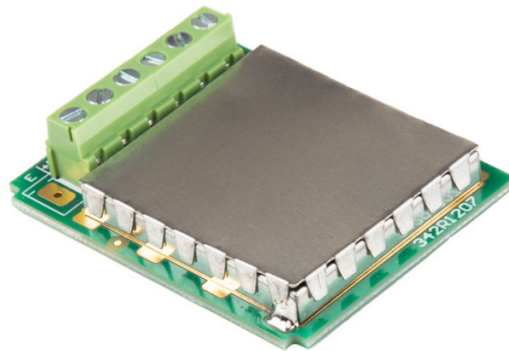

## DP-5 Module

WX-016-0102

The drawings, photos and graphics used are for illustrative purposes only.

### Overview

DP-5 Additional weighing platform module for [MW-04](#)

Expand the capabilities of your terminal Enhance the functionality of your weighing system with the DP-5 module from RADWAG, a leader in precision weighing innovations. This advanced module allows for the easy and convenient connection of an additional weighing platform to your terminal, enabling more comprehensive analysis and faster data processing.