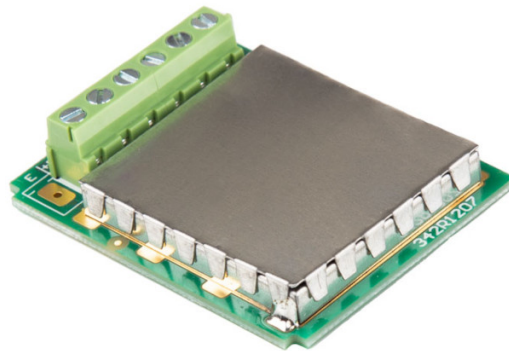

## DP-5 Module

The drawings, photos and graphics used are for illustrative purposes only.

## Overview

DP-5 Additional weighing platform module for [MW-04](#)

Expand the capabilities of your terminal Enhance the functionality of your weighing system with the DP-5 module from RADWAG, a leader in precision weighing innovations. This advanced module allows for the easy and convenient connection of an additional weighing platform to your terminal, enabling more comprehensive analysis and faster data processing.