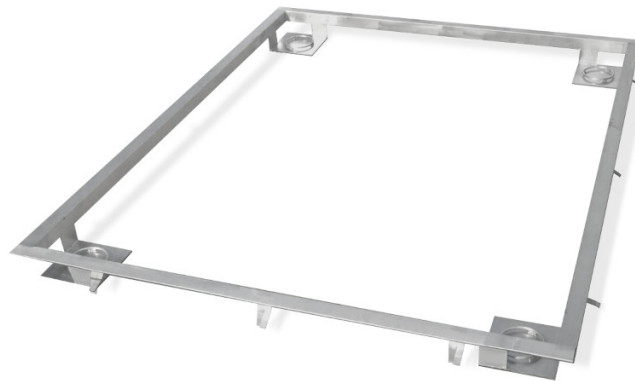

# Frame for Embedding 6000 H10 Scales in the Ground

The drawings, photos and graphics used are for illustrative purposes only.

### Parametri fisici

Dimensione piatto	1500×2000 mm
-------------------	--------------