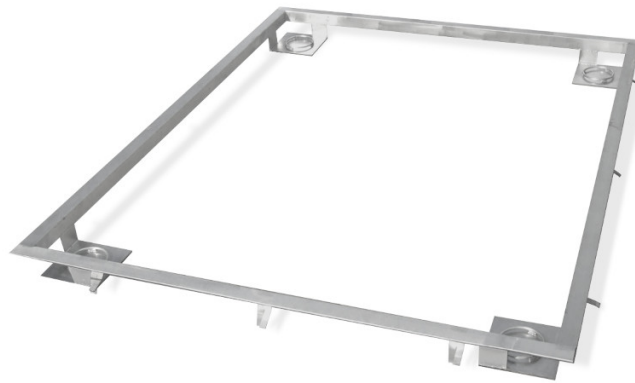

More information on the website
radwag.com/en/info,w1,2K4

Frame for Embedding 6000 H10 Scales in the Ground

WX-004-0304

The drawings, photos and graphics used are for illustrative purposes only.

Datasheet

Physical parameters

Weighing pan dimensions

1500×2000 mm

Compatible with (Additional Fee)

Waterproof stainless steel platforms
H315 4H Stainless Steel Platform Scale

HX7.4 H Multifunctional Stainless Steel Platform Scale